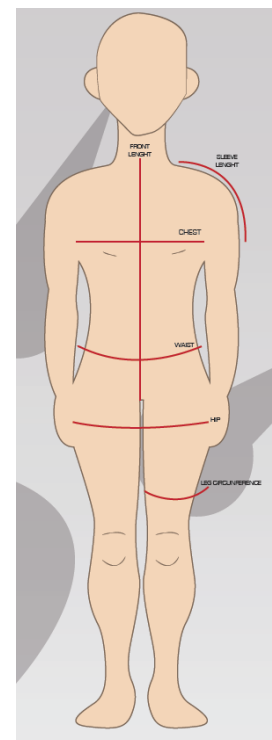

Code ITU Race Suit

Custom ITU Legal race suit. Zipper in the back.

Name is Optional.

\$ 155.00

Youth	Chest	Waist	Hips	Leg Circumference
8		48	66	33
10		50	68	34
12		52	70	35
14		54	72	36
16		56	74	37
Adult Men				
XS	67	63	70	36
S	71	67	74	37
M	75	71	78	38
L	79	75	82	40
XL	83	79	86	41
2XL				
3XL				
Adult Women				
XS	56	52	68	36
S	60	56	72	37
M	64	60	76	38
L	68	64	80	39
XL	72	68	84	40
2XL				

ATAC Jacket

The classic one that everyone on the team is wearing.

Long sleeve

Thermal

3 pockets in the back

\$ 120.00

Size	Chest	Waist
XXS	31-33 in	28-30 in
XS	34-36 in	30-32 in
S	37-39 in	32-34 in
M	40-42 in	34-36 in
L	43-45 in	36-38 in
XL	46-48 in	38-40 in
XXL	49-51 in	40-42 in
XXXL	52-54 in	42-44 in

Front

Back

Size	Chest	Waist
XXS	31-33 in	28-30 in
XS	34-36 in	30-32 in
S	37-39 in	32-34 in
M	40-42 in	34-36 in
L	43-45 in	36-38 in
XL	46-48 in	38-40 in
XXL	49-51 in	40-42 in
XXXL	52-54 in	42-44 in

Size	Waist	Hip
XS	28 in	34 in
S	30 in	36 in
M	32 in	38 in
L	34 in	40 in
XL	37 in	43 in
XXL	40 in	46 in

Size	Waist	Hip
XS	28 in	34 in
S	30 in	36 in
M	32 in	38 in
L	34 in	40 in
XL	37 in	43 in
XXL	40 in	46 in

Gildan Clothing

Our Traditional clothing with silk screen Exceleration on the front.

Cotton Long Sleeve \$18.00